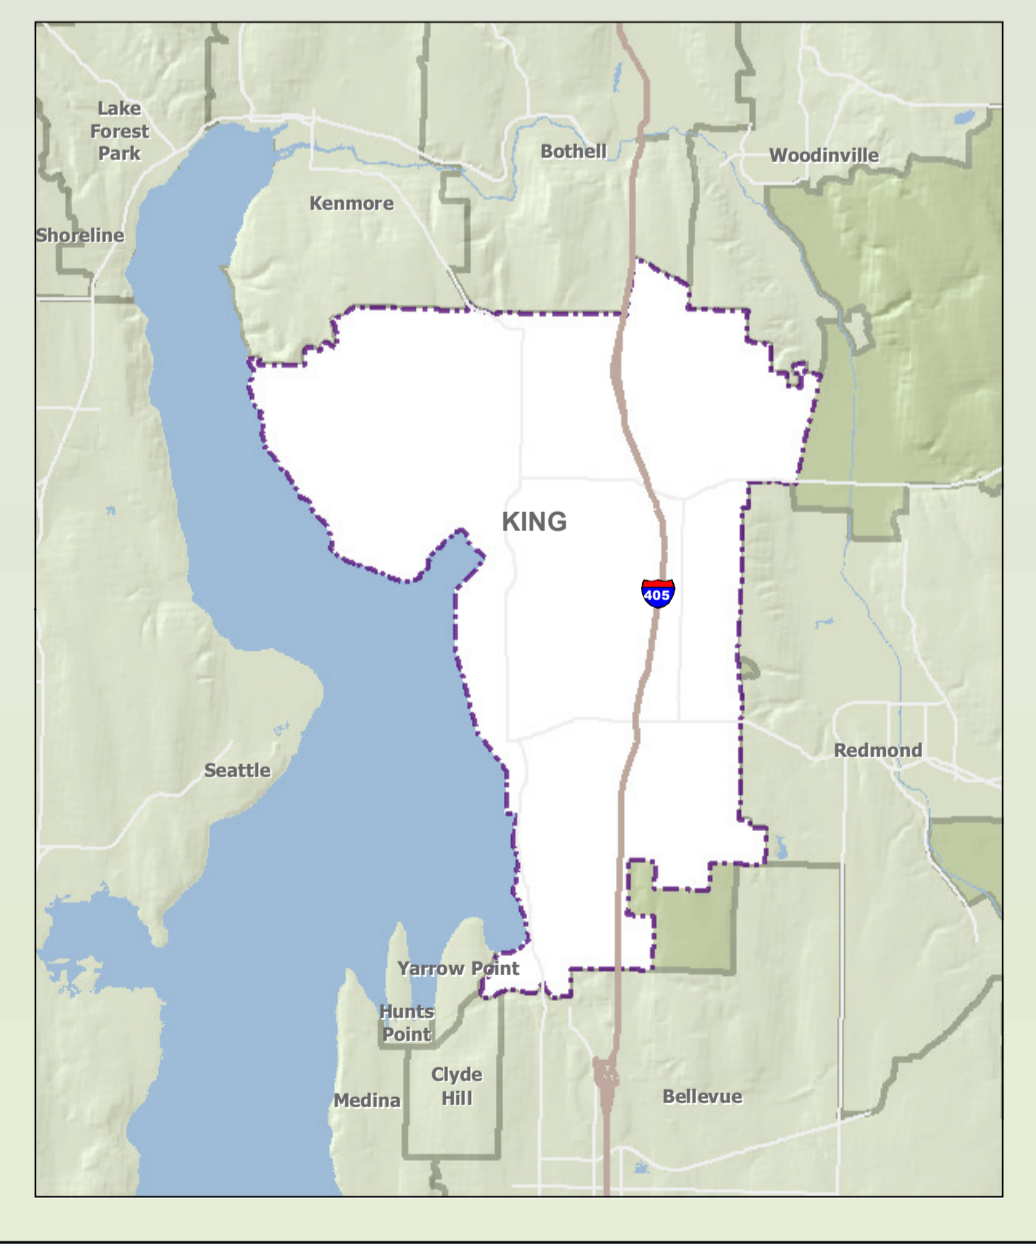

Kirkland Utility Service Areas

- City of Kirkland Water Service Area
- City of Bellevue Water Service Area
- City of Bothell Water Service Area
- City of Redmond Water Service Area
- Northshore Utility District Service Area
- Woodinville Water District Service Area
- City of Kirkland Sewer Service Area
- Other Sewer Service Area
- Lakes
- Streams
- Interstates/Highways
- Kirkland City Limits
- Adjacent City Limits